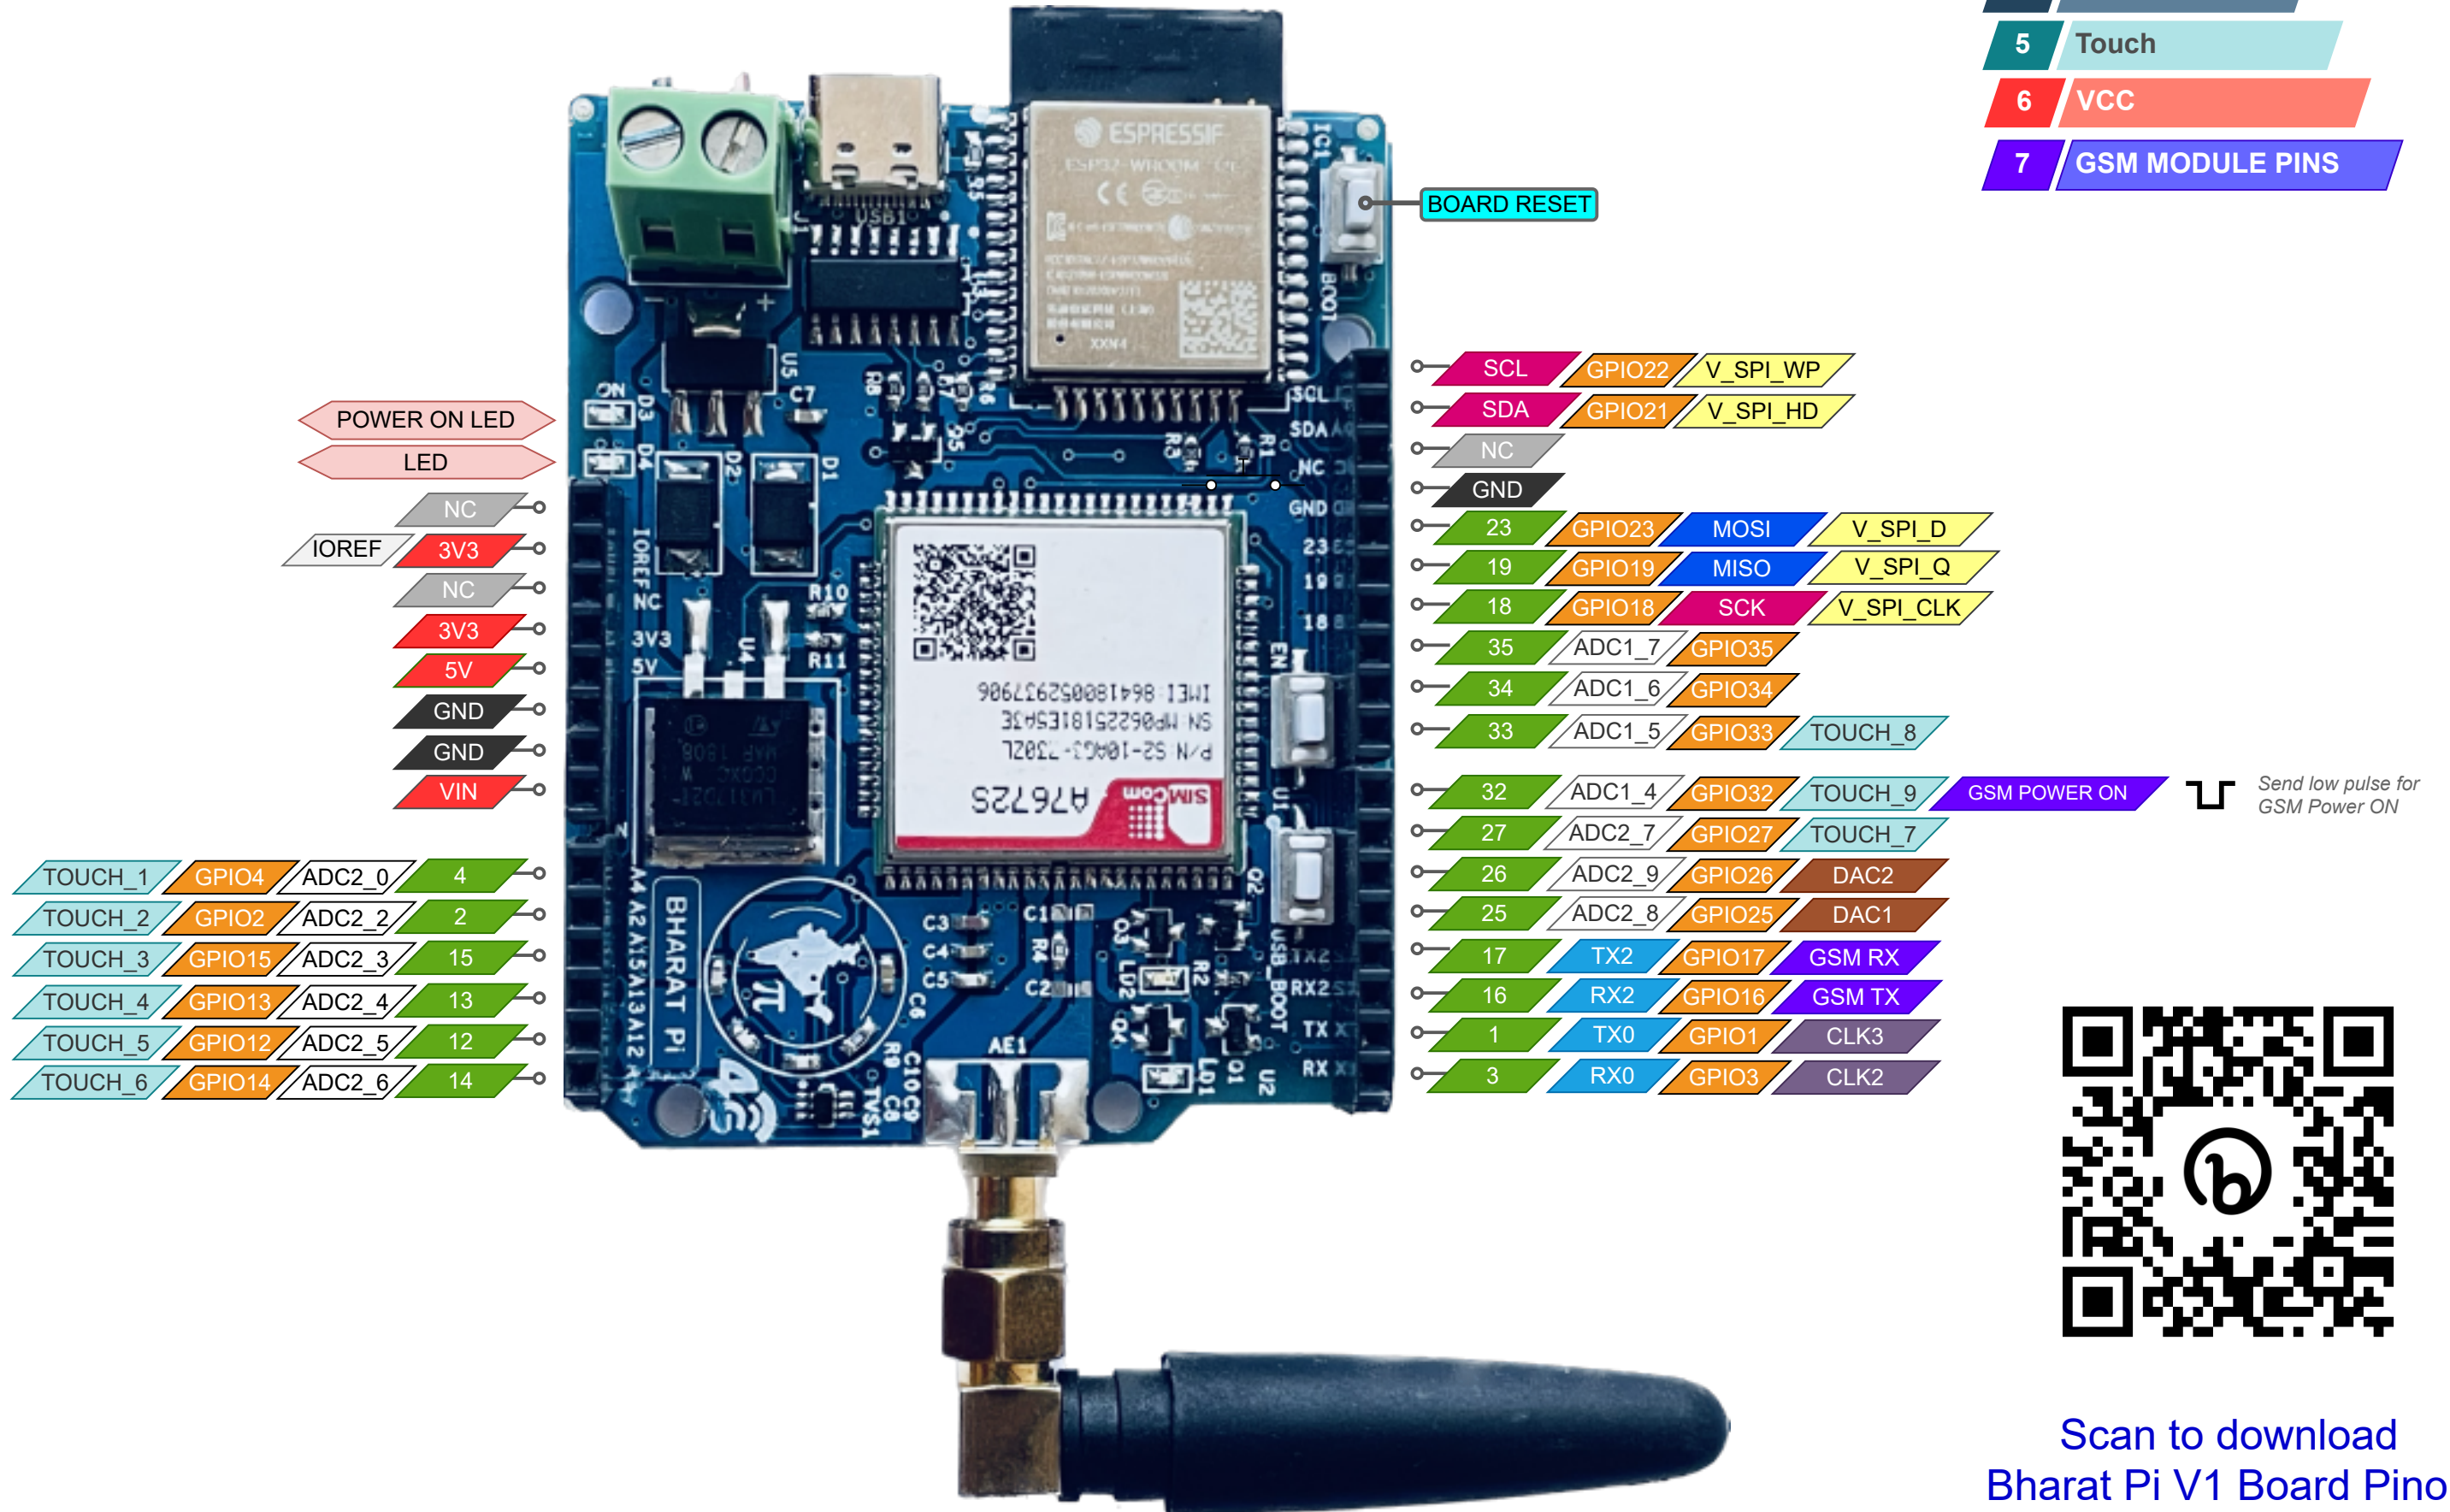

Bharat Pi Full Pinout

Pinout Legend

- 1 GPIO
- 2 ADC
- 3 ESP PINS
- 4 Label
- 5 Touch
- 6 VCC
- 7 GSM MODULE PINS

Scan to download
Bharat Pi V1 Board Pinout